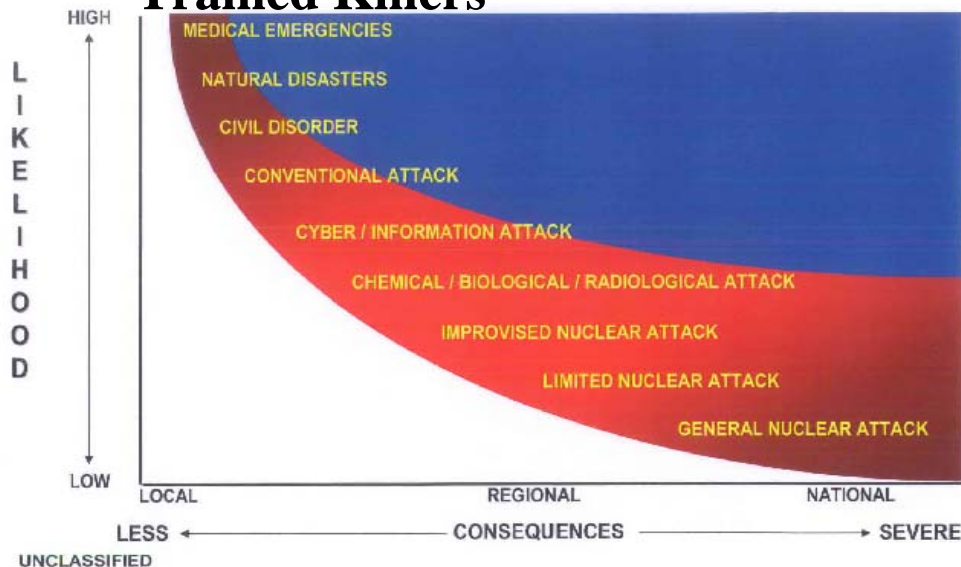

*Joint Force Headquarters -
National Capital Region
(JFHQ-NCR)*

Threats and Challenges

- **Radical Islamic Terrorists – Al Qaeda Network**
- **Strategic Aims**
 - **Reduce American influence in Mideast**
 - **Destroy America as we know it**
- **Characteristics**
 - **Super-empowered angry men and women**
 - **Educated, patient, adaptive, innovative, disciplined, asymmetric, global**
 - **Trained Killers**

Targets: Symbols of US Power and invincibility; America's will.

- **Democratic political institutions**
 - **Informational**
 - **Economic**
 - **Military**
 - **Normalcy**
- National Capital Region**

Mission