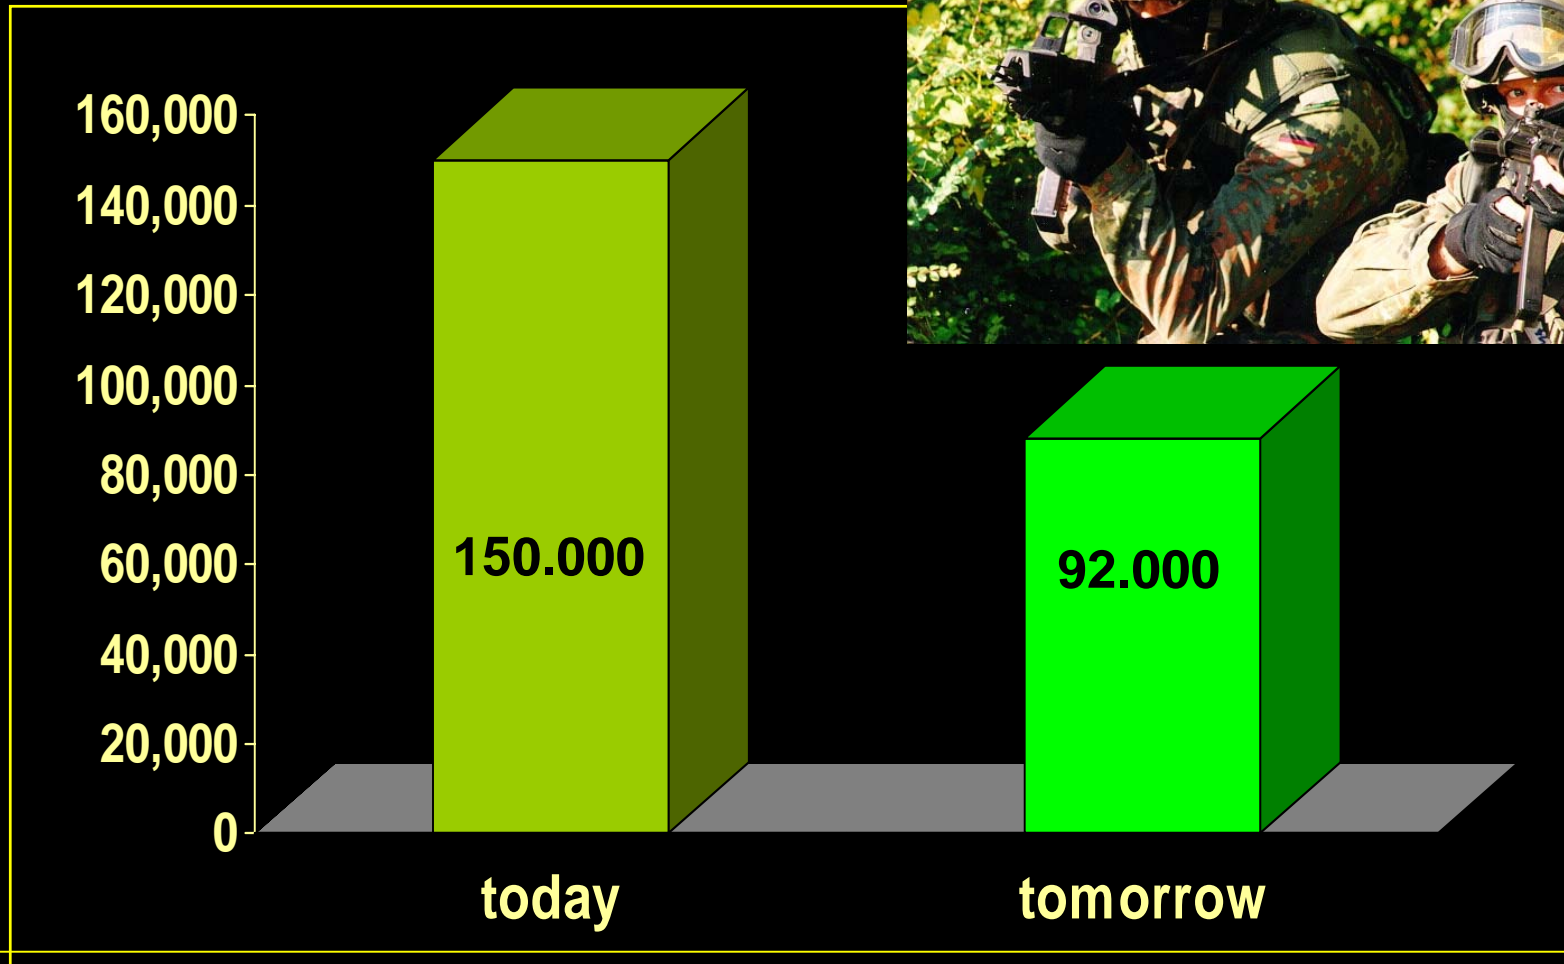

The German Army

Total Army Strength

Main Equipment

MTH 188: (NH 90 & CH 53)

ATH: 80 Tiger

ICV: 1152

Art: 605

MLRS, PzH 2000, M 109