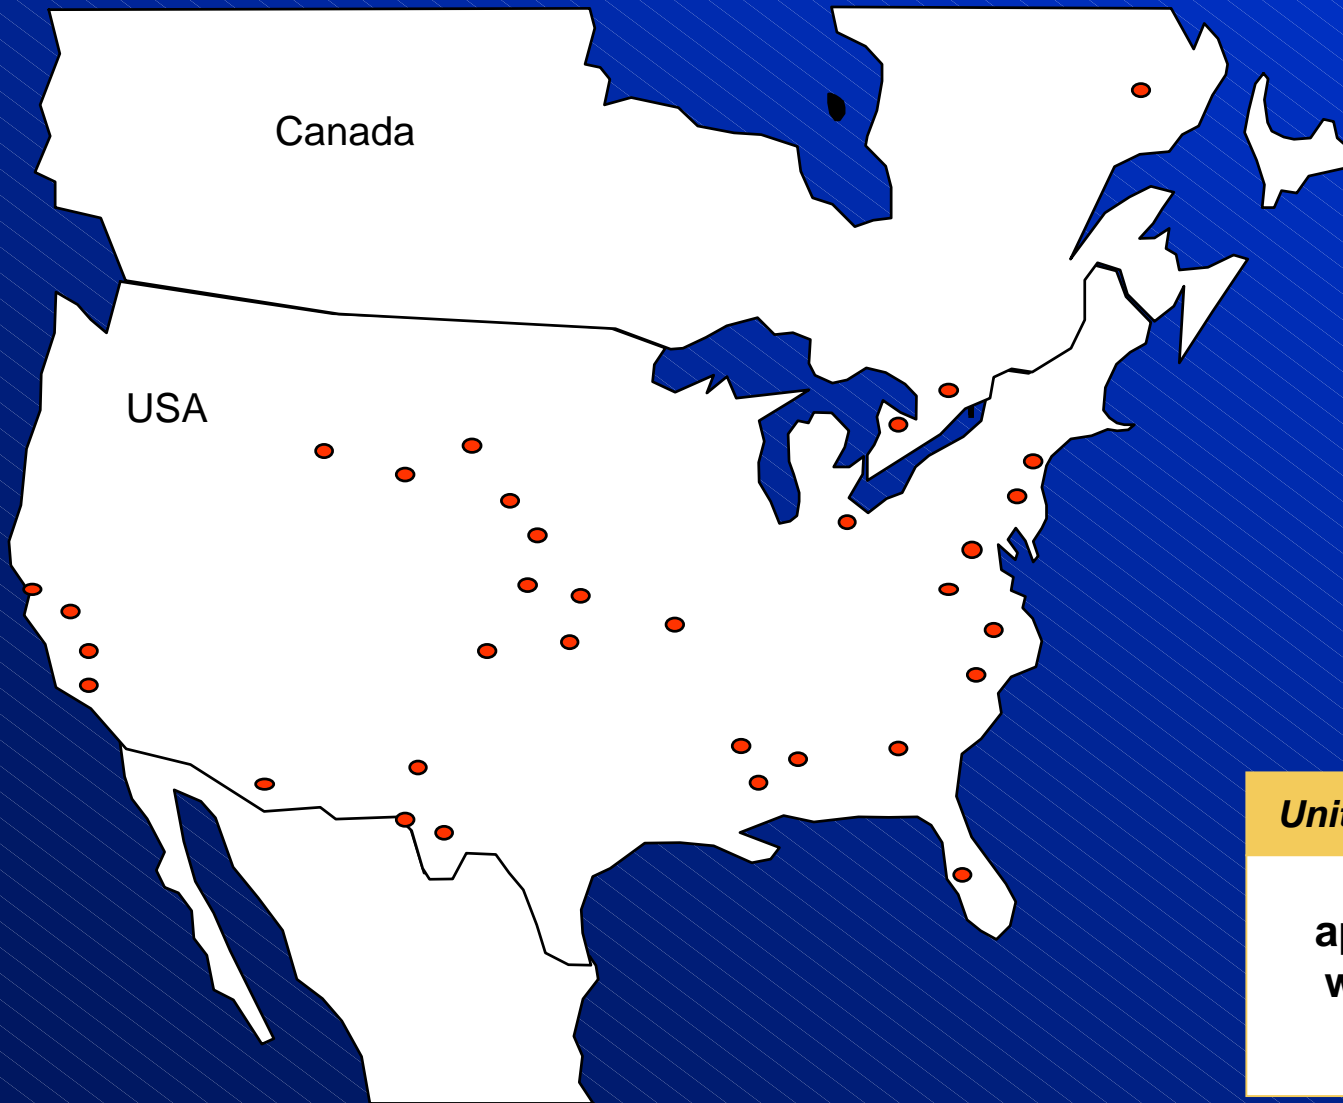

German Military in the USA and Canada

United States and Canada

**app. 1,700 soldiers
with their families**

Deployment of German Military

= app. **8,000**

Special Forces

Guidelines

- ★ **The focus on Personnel**
- ★ **Modernization of Materiel and Equipment**
- ★ **Cost-efficiency in procurement and in-service use**