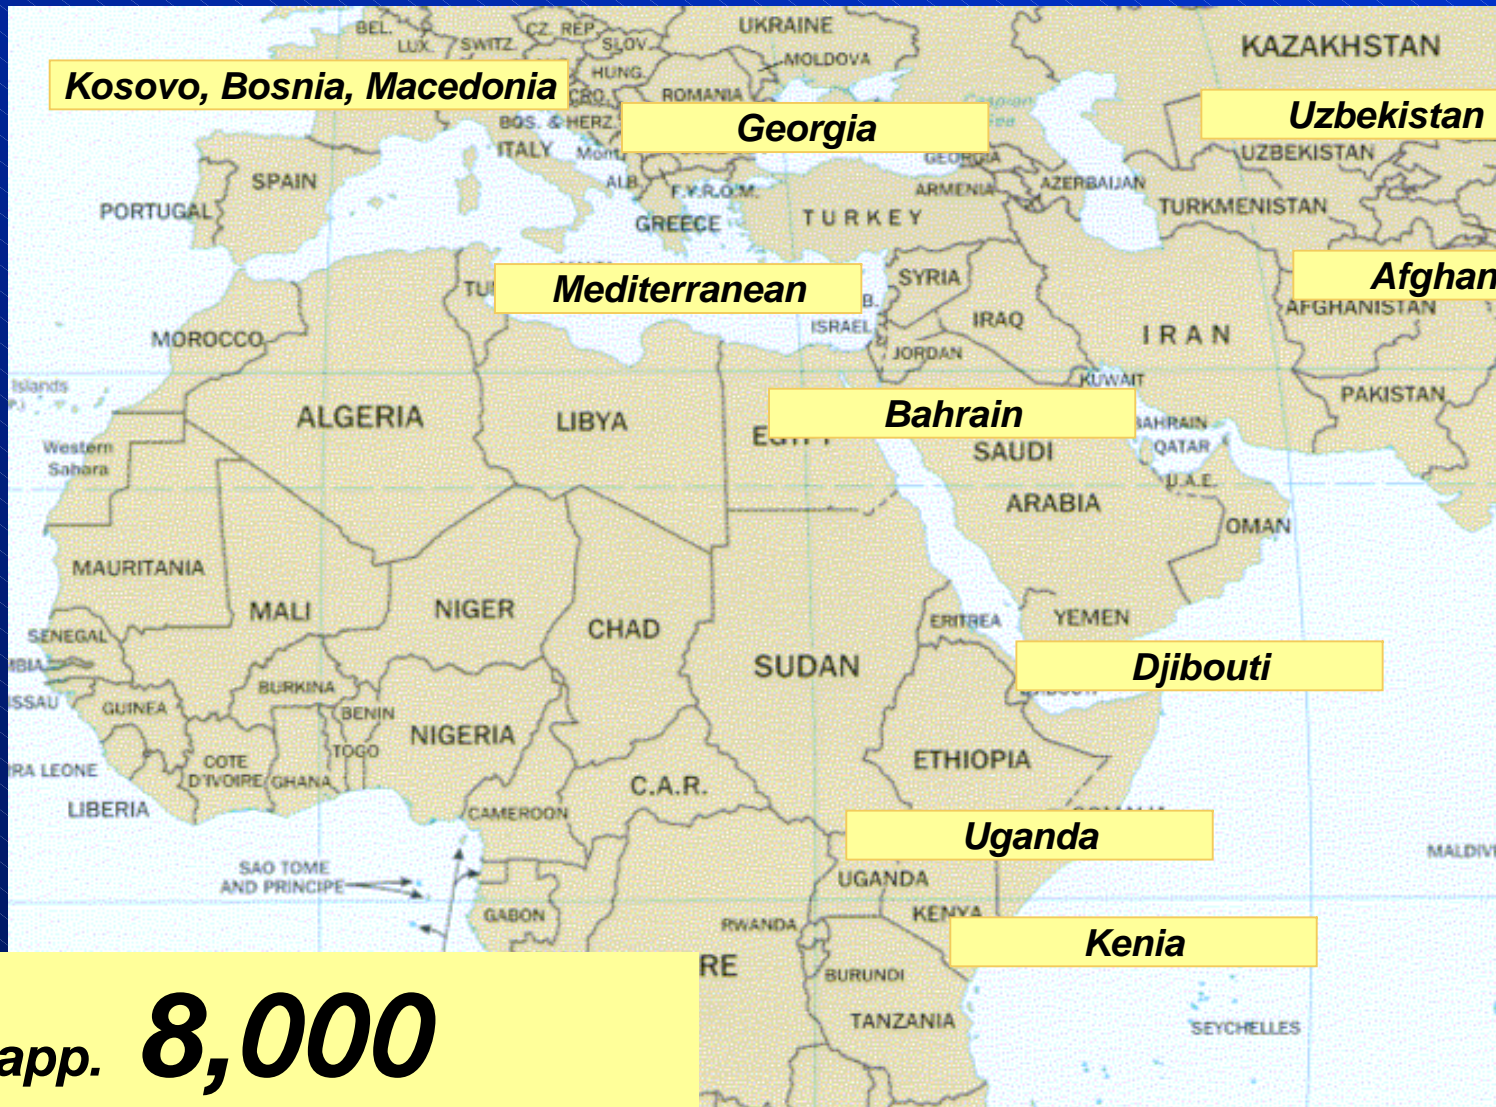

German Military in the USA and Canada

United States and Canada

**app. 1,700 soldiers
with their families**

Deployment of German Military

= app. **8,000**

Special Forces

Guidelines

- ★ **The focus on Personnel**
- ★ **Modernization of Materiel and Equipment**
- ★ **Cost-efficiency in procurement and in-service use**