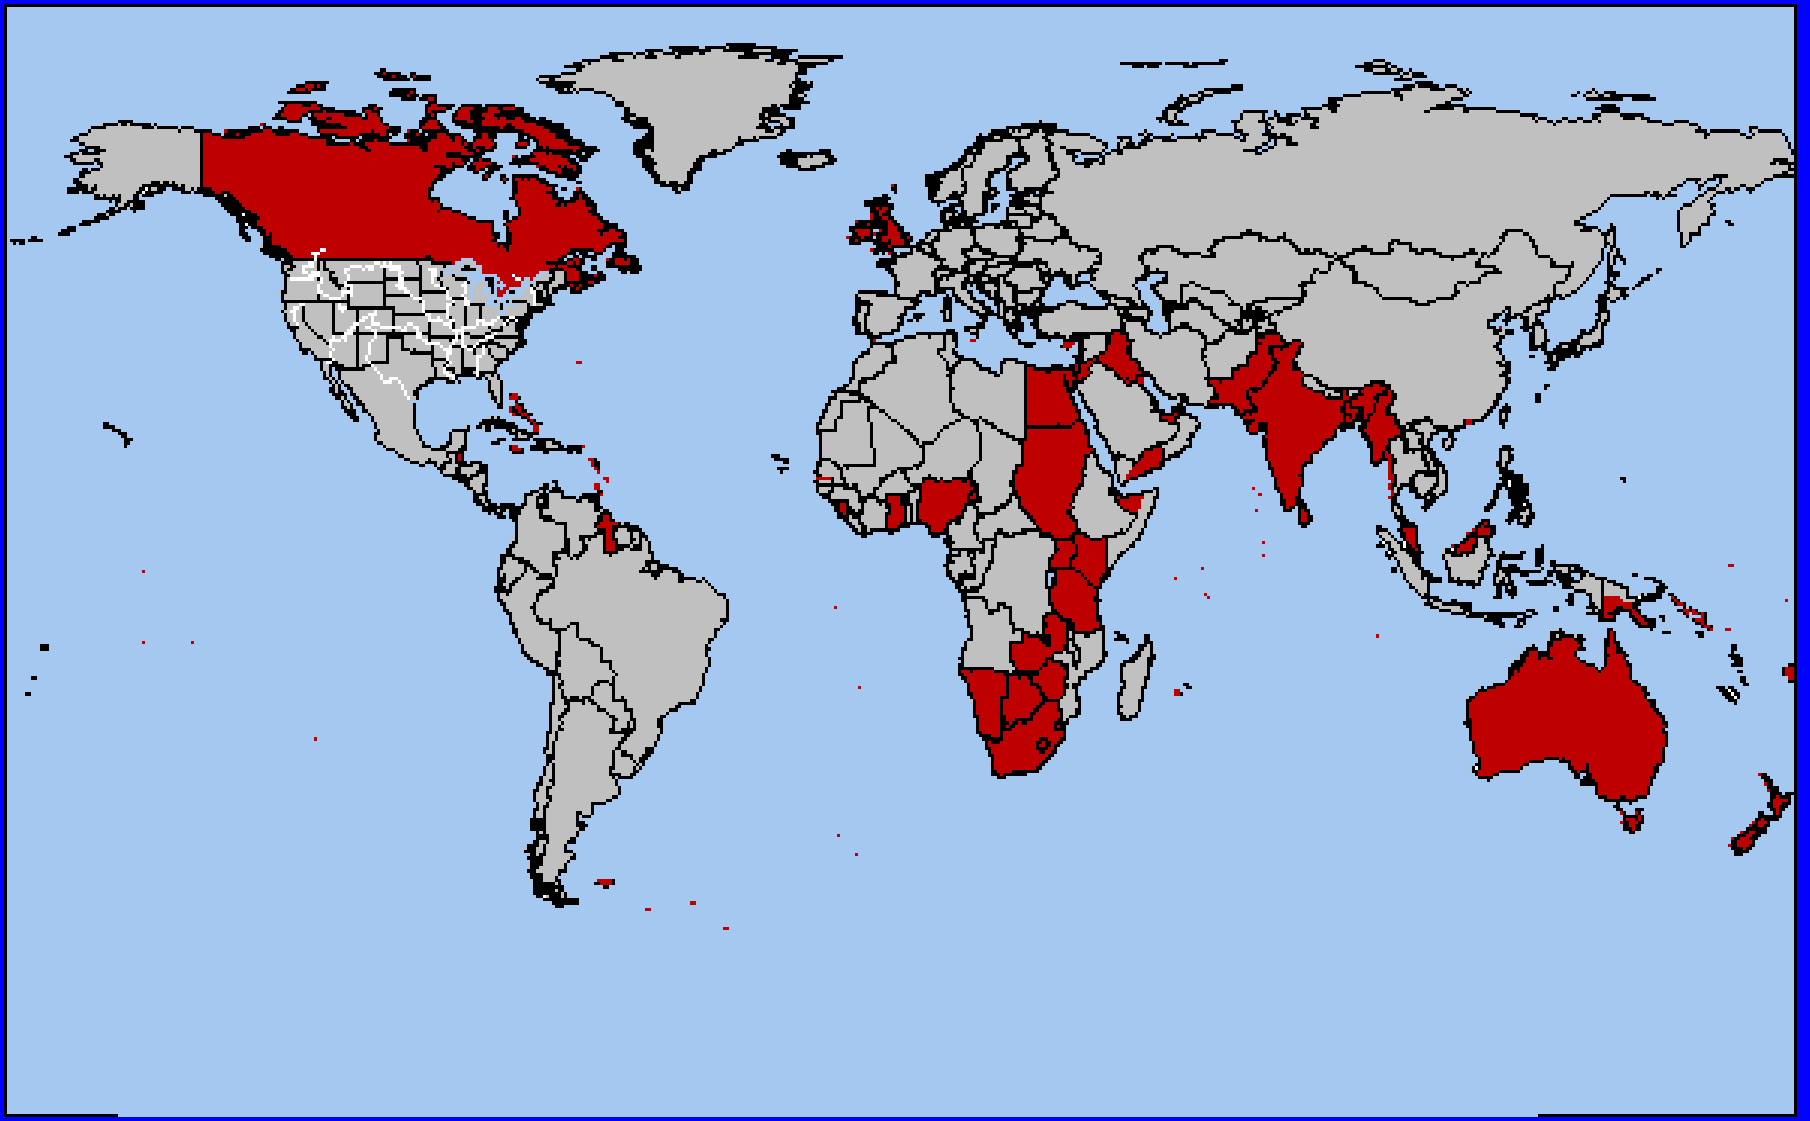

# 104 LOGISTIC SUPPORT BRIGADE

**BRIG J R WALLACE OBE**

**104 LOGISTIC SUPPORT  
BRIGADE**

104 Bde Title Slide

# **UK EXPEDITIONARY OPERATIONS**

- **Cold-War Signpost - The Falklands Conflict 1982**
- **The 1990's - Period of Compromise**
- **9/11 and Beyond**
- **A Coalition Partner's Perspective**

**A SEVERE COLD-WAR  
LESSON IN  
EXPEDITIONARY  
CAPABILITY**

**THE FALKLANDS  
CONFLICT  
1982**

**THE 1990's**  
**A PERIOD OF**  
**COMPROMISE**

**Ex SAIF SAREEA  
OMAN 2001**

# 9/11 - WELL PLACED TO RESPOND

**Op TELIC**

**OP IRAQI  
FREEDOM**